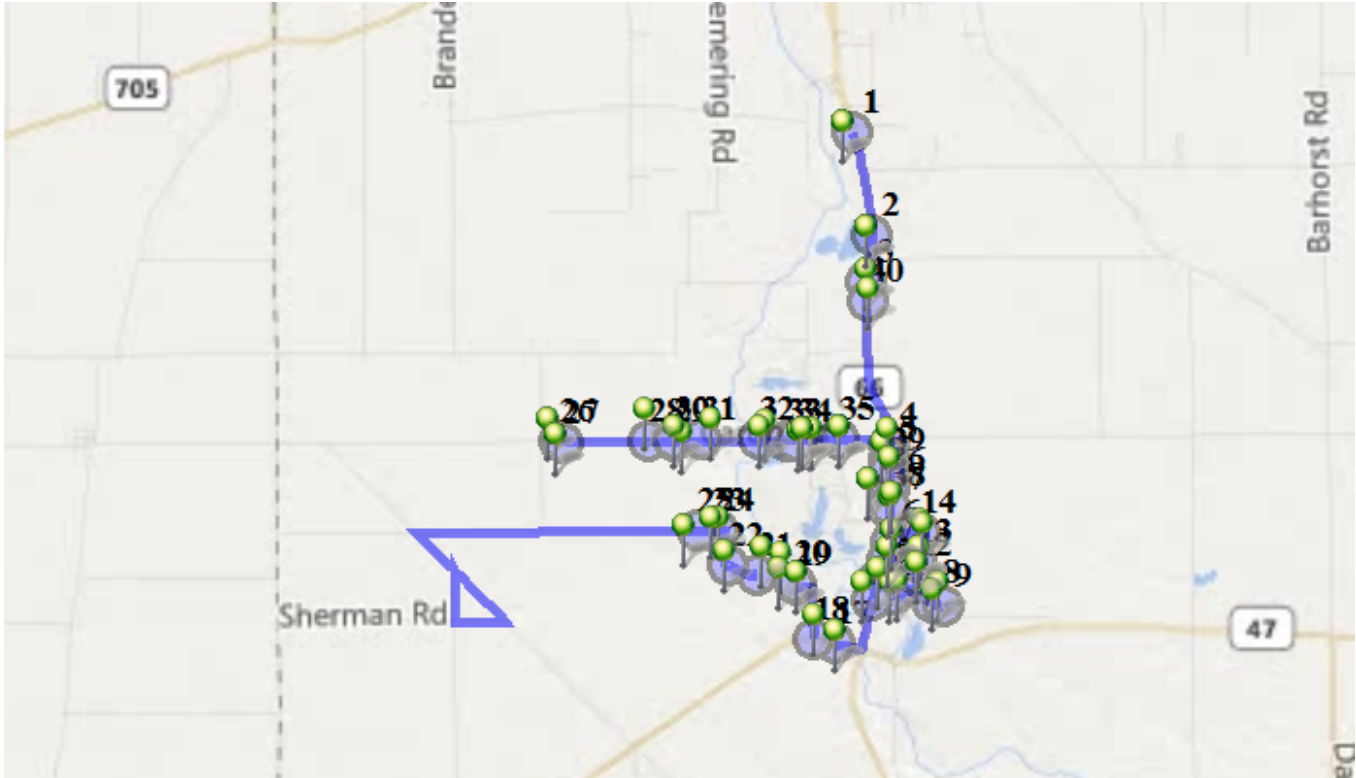

Description: AM Route

Map

#1 - 7:00 AM - / 9253 Sr 66

3 Pickup

#2 - 7:01 AM - / 8631 SR 66

3 Pickup

#3 - 7:02 AM - / 8387 Sr 66

2 Pickup

#4 - 7:05 AM - / 7483 Sr 66

1 Pickup

#5 - 7:06 AM - / 7401 Sr 66

2 Pickup

#6 - 7:07 AM - / 6915 SR 66

3 Pickup

#7 - 7:07 AM - / 6817 Sr 66

3 Pickup

#20 - 7:22 AM - / 2991 Kaiser Rd

1 Pickup

#21 - 7:22 AM - / 2825 Kaiser Rd

1 Pickup

#22 - 7:23 AM - / 2600 Kaiser Rd

1 Pickup

#23 - 7:23 AM - / 2430 Kaiser Rd

1 Pickup

#24 - 7:24 AM - / 2400 Kaiser Rd

1 Pickup

#25 - 7:25 AM - / 2280 Kaiser Rd

2 Pickup

#26 - 7:28 AM - / 1557 Cardo Rd

2 Pickup

#27 - 7:28 AM - / 1580 Cardo Rd

3 Pickup