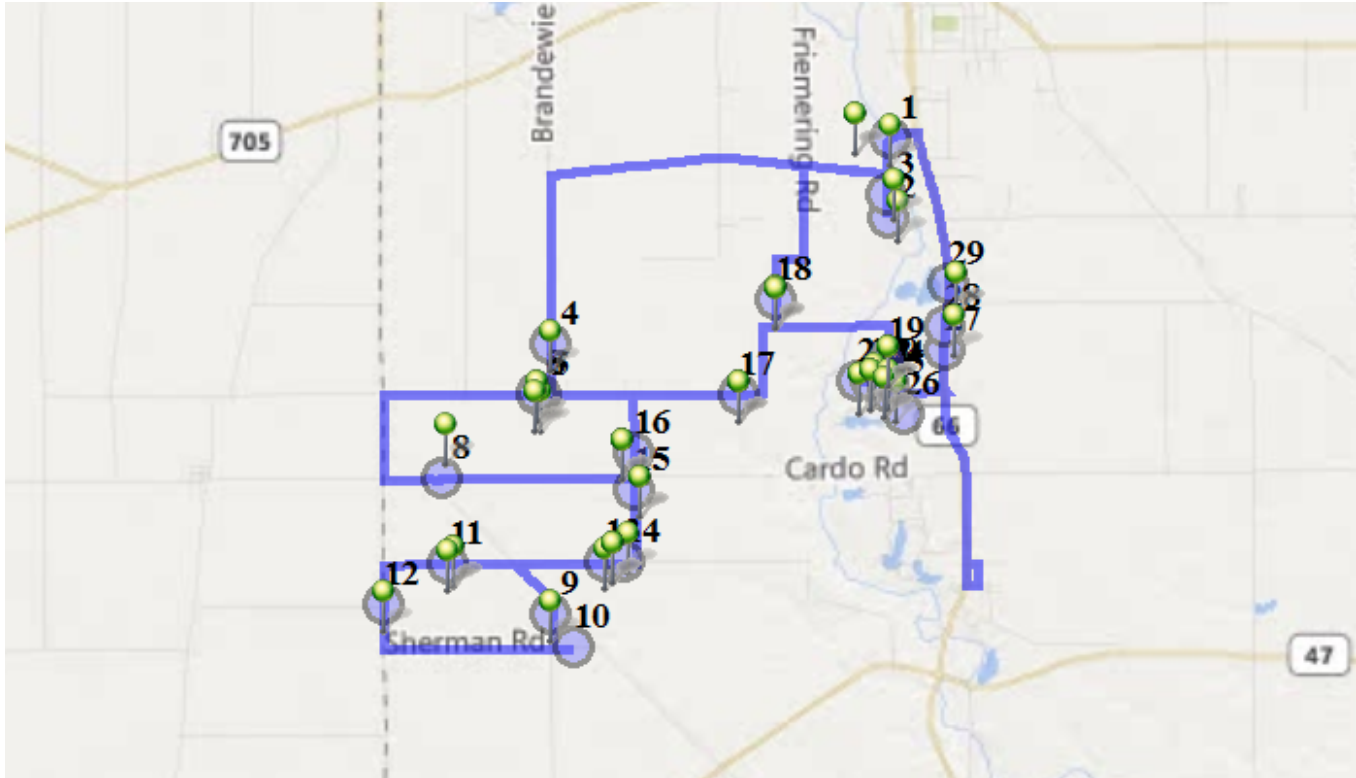

Run - Bus #5 AM

8/1/2020 - ∞

Mon, Tue, Wed, Thu, Fri

Driver: Shatto, Jason

Vehicle: Bus #5

Time: 33 min

Distance: 33.26 mi

Students: 49 / 0

Description: AM Route

Map

#1 - 7:03 AM - / 3219 Schlater Rd

3 Pickup

#2 - 7:05 AM - / 9180 Gehret Rd

1 Pickup

#3 - 7:05 AM - / 9320 Gehret Rd

1 Pickup

#4 - 7:10 AM - / 8367 Brandewie Rd

1 Pickup

#5 - 7:12 AM - / 948 Loy Rd

1 Pickup

#6 - 7:12 AM - / 932 Loy Rd

4 Pickup

#7 - 7:12 AM - / 935 Loy Rd

#8 - 7:15 AM - / 331 Cardo Rd

1 Pickup

#9 - 7:17 AM - / 6717 Miller Rd

1 Pickup
#10 - 7:18 AM - / 1125 Sherman Rd
#11 - 7:19 AM - / 471 Kaiser Rd
3 Pickup
#12 - 7:20 AM - / 6782 Darke Shelby Rd
1 Pickup
#13 - 7:22 AM - / 1349 Kaiser Rd
4 Pickup
#14 - 7:23 AM - / 1465 Kaiser Rd
1 Pickup
#15 - 7:23 AM - / 7432 Boerger Rd
2 Pickup
#16 - 7:23 AM - / 7673 Boerger Rd
3 Pickup
#17 - 7:25 AM - / 2112 Loy Rd
3 Pickup
#18 - 7:29 AM - / 8690 Friemering Rd
3 Pickup
#19 - 7:30 AM - / 2920 LOY RD
3 Pickup
#20 - 7:32 AM - / 2973 Timber Ridge Dr
1 Pickup
#21 - 7:32 AM - / 2780 Timber Ridge Dr
#22 - 7:32 AM - / 2924 Timber Ridge Dr
2 Pickup
#23 - 7:32 AM - / 2876 Timber Ridge Dr
2 Pickup
#24 - 7:33 AM - / 2990 Loy Rd
4 Pickup
#25 - 7:33 AM - / 3030 Loy Rd
1 Pickup
#26 - 7:34 AM - / 3086 Loy Rd
#27 - 7:35 AM - / 8240 Sr 66
#28 - 7:35 AM - / 8382 SR 66
1 Pickup
#29 - 7:36 AM - / 8610 Sr 66
2 Pickup