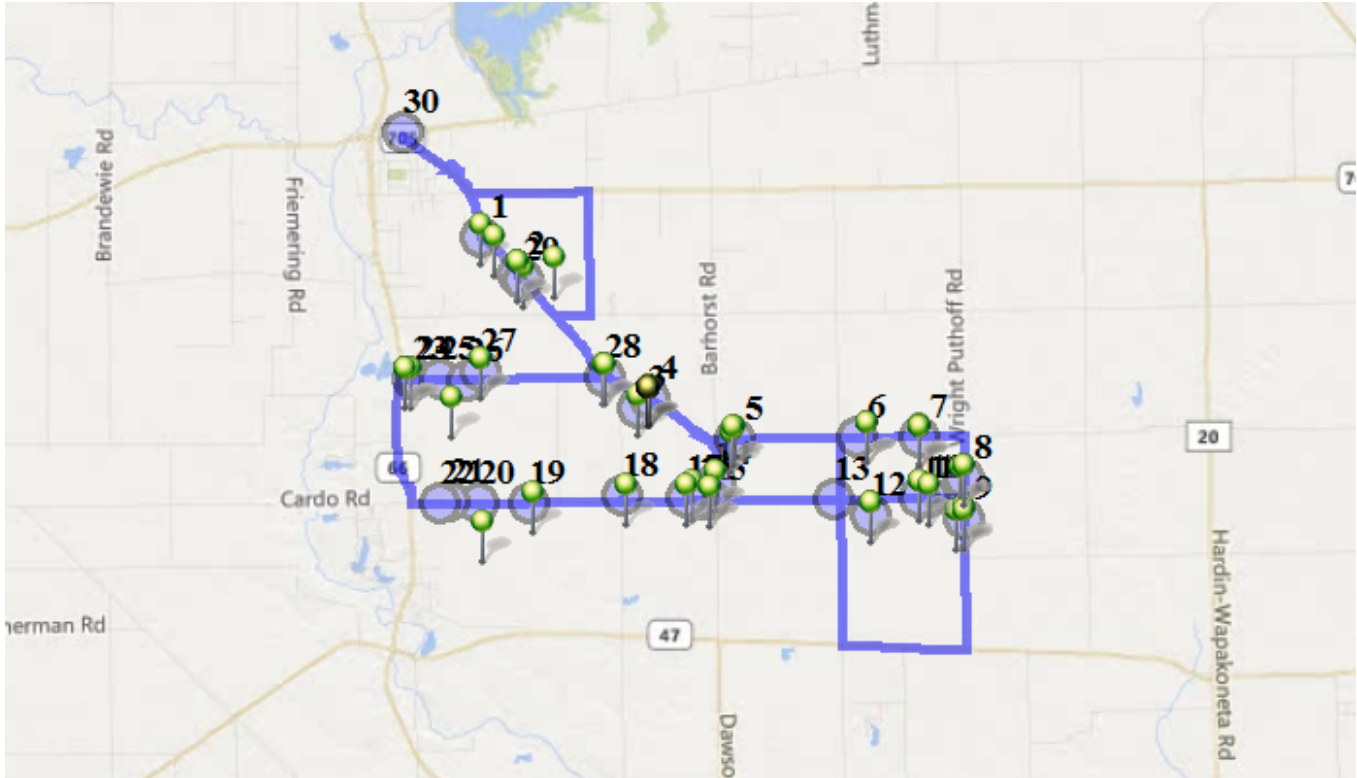

Run - Bus #7 AM

8/1/2020 - ∞

Driver: Sturwold, Carrie

Vehicle: Bus #7

Mon, Tue, Wed, Thu, Fri

Time: 37 min

Distance: 32.51 mi

Students: 62 / 0

Description: AM Route

Map

#1 - 7:03 AM - / 9611 Dawson Rd

2 Pickup

#2 - 7:05 AM - / 9395 Dawson Rd

3 Pickup

#3 - 7:06 AM - / 8361 Dawson Rd

1 Pickup

#4 - 7:06 AM - / 8344 Dawson Rd

6 Pickup

#5 - 7:08 AM - / 6144 Cisco Rd

6 Pickup

#6 - 7:10 AM - / 7215 Cisco Rd

3 Pickup

#7 - 7:11 AM - / 7660 Cisco Rd

5 Pickup

#8 - 7:12 AM - / 7649 Wright Puthoff Rd

3 Pickup

#9 - 7:15 AM - / 7329 Wright Puthoff Rd

5 Pickup

#10 - 7:17 AM - / 7723 Cardo Rd

1 Pickup

#11 - 7:17 AM - / 7647 Cardo Rd

2 Pickup