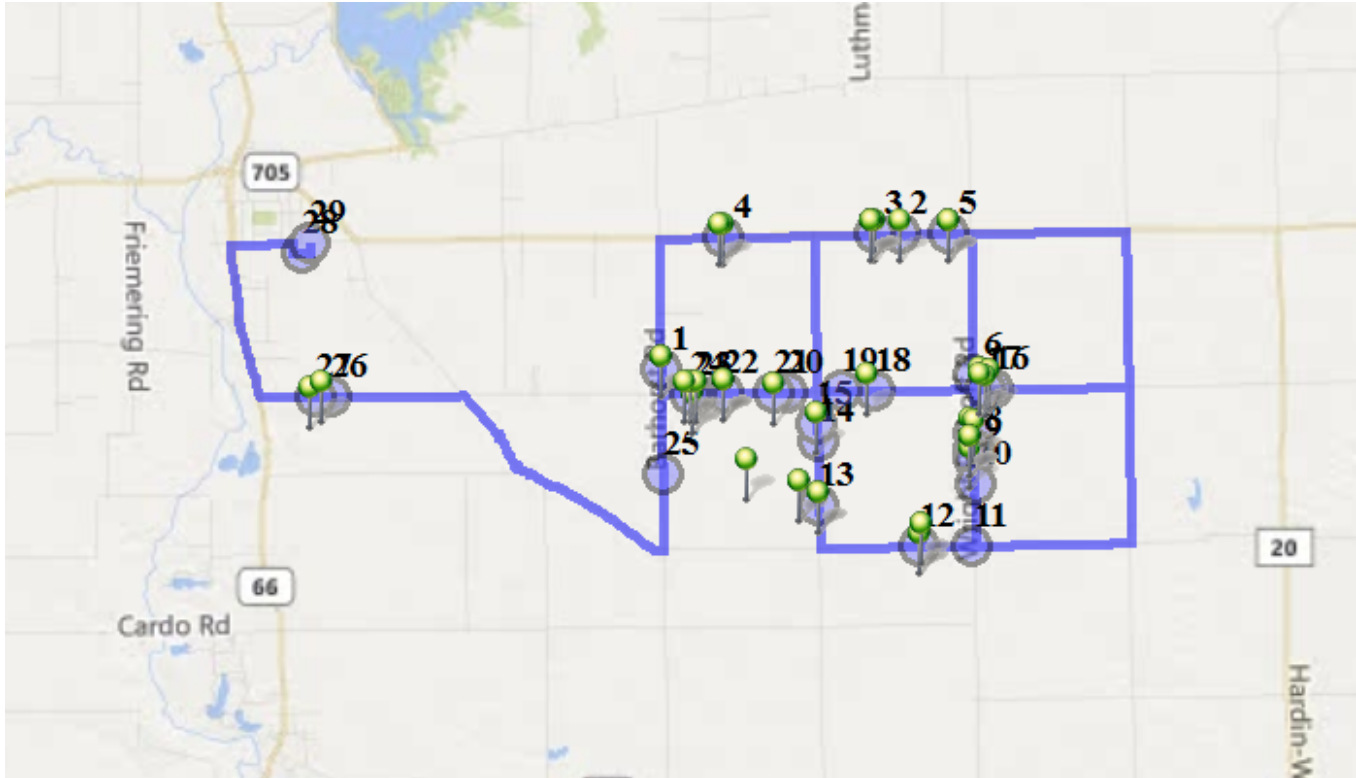

# Run - Bus #8 AM

8/1/2020 - ∞

Driver: Seger, Vernon

Vehicle: Bus #8

Mon, Tue, Wed, Thu, Fri

Time: 37 min

Distance: 39.58 mi

Students: 48 / 0

Description: AM Route

## Map

**#1 - 7:04 AM - / 9150 Barhorst Rd**

3 Pickup

**#2 - 7:08 AM - / 7557 Sr 705**

1 Pickup

**#3 - 7:09 AM - / 7391 Sr 705**

5 Pickup

**#4 - 7:10 AM - / 6421 Sr 705**

2 Pickup

**#5 - 7:14 AM - / 7880 SR 705**

3 Pickup

**#6 - 7:15 AM - / 9058 Wright Puthoff Rd**

1 Pickup

**#7 - 7:16 AM - / 8727 Wright Puthoff Rd**

2 Pickup

**#8 - 7:16 AM - / 8625 Wright Puthoff Rd**