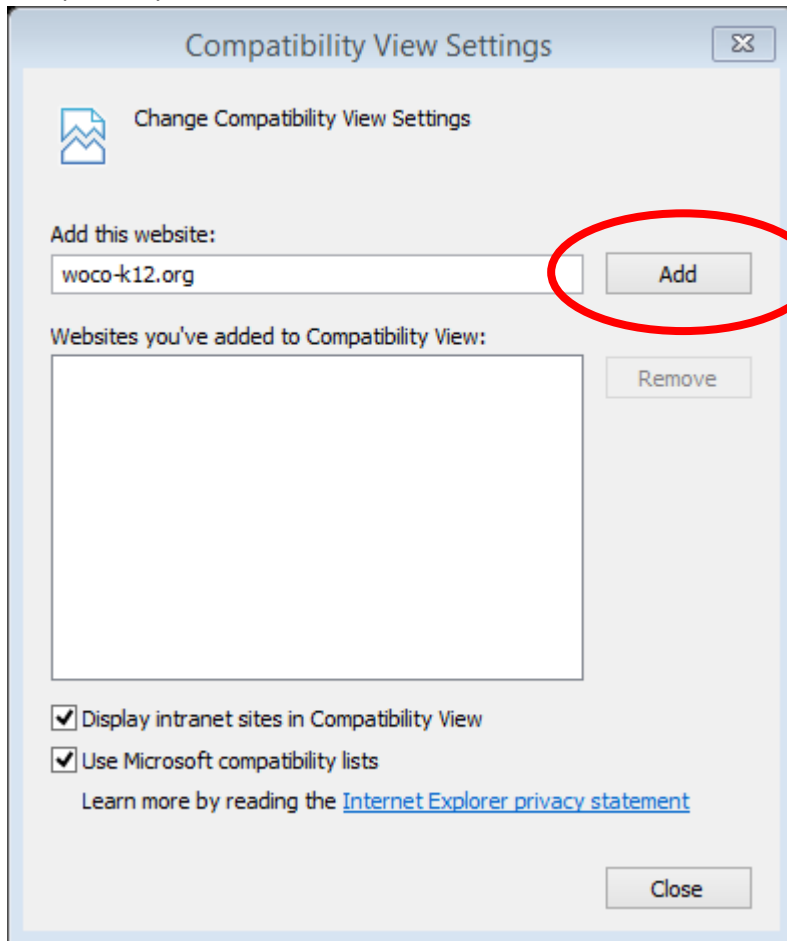

4. woco-k12.org should appear in the Add this website: box. Click the **Add** button to add it to the Compatibility View site list.