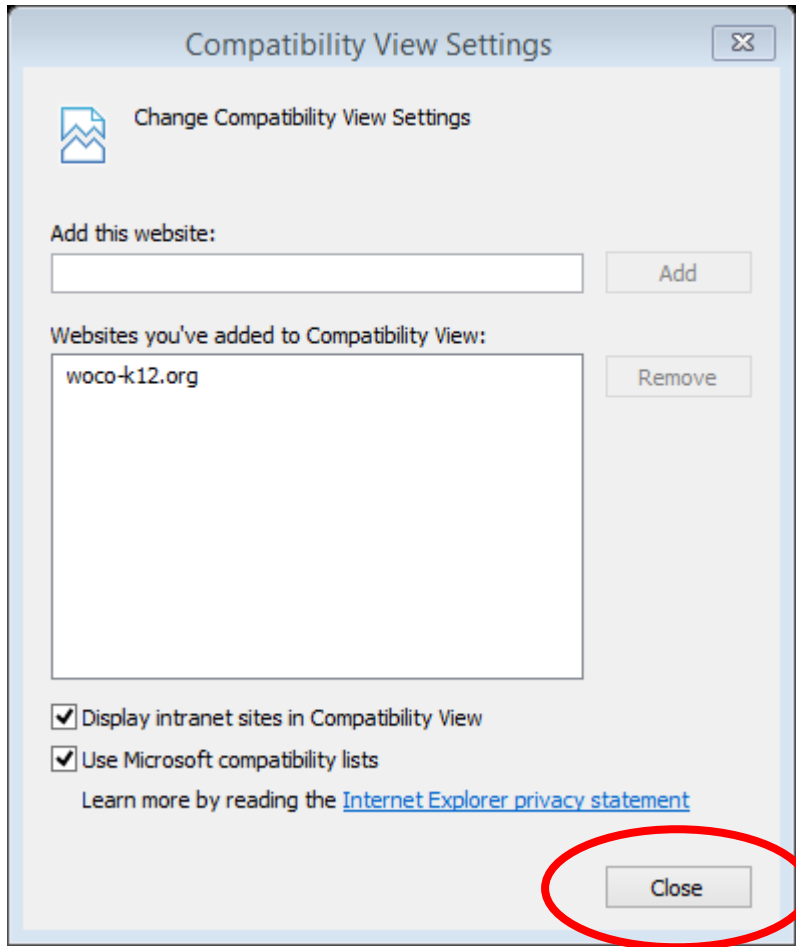

5. Click the Close button.

6. Refresh your browser window to login to Parent Access.