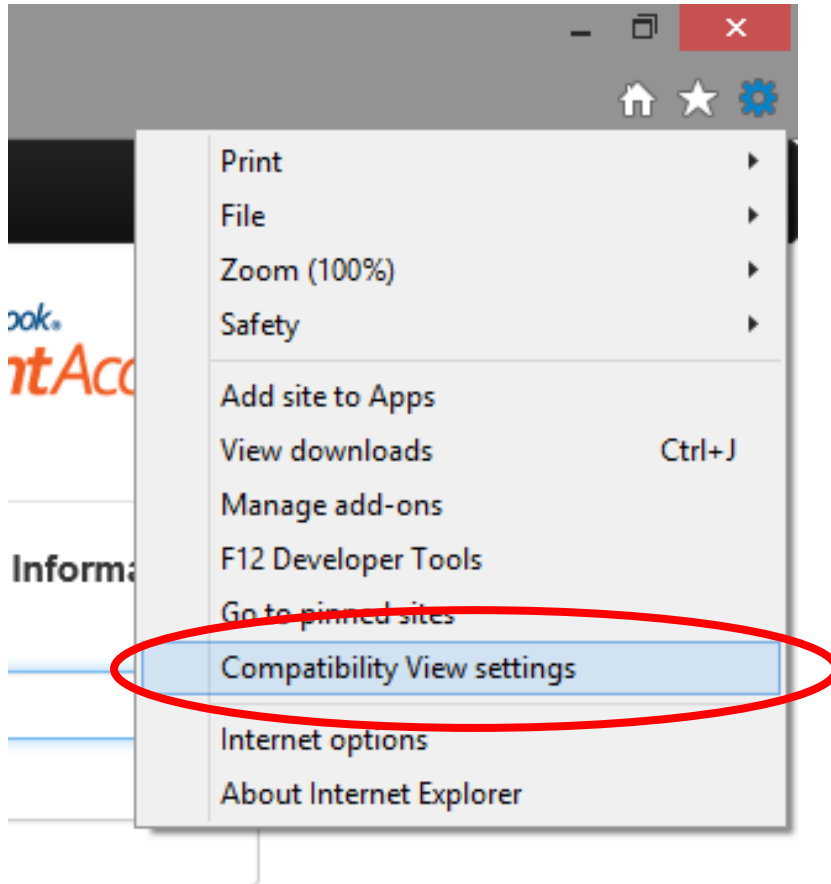

Add Parent Access to Internet Explorer 11's Compatibility View

1. Open Internet Explorer 11.
2. Navigate to [Parent Access](#).
3. Click the Gear Icon in the upper-right corner and select **Compatibility View Settings**.